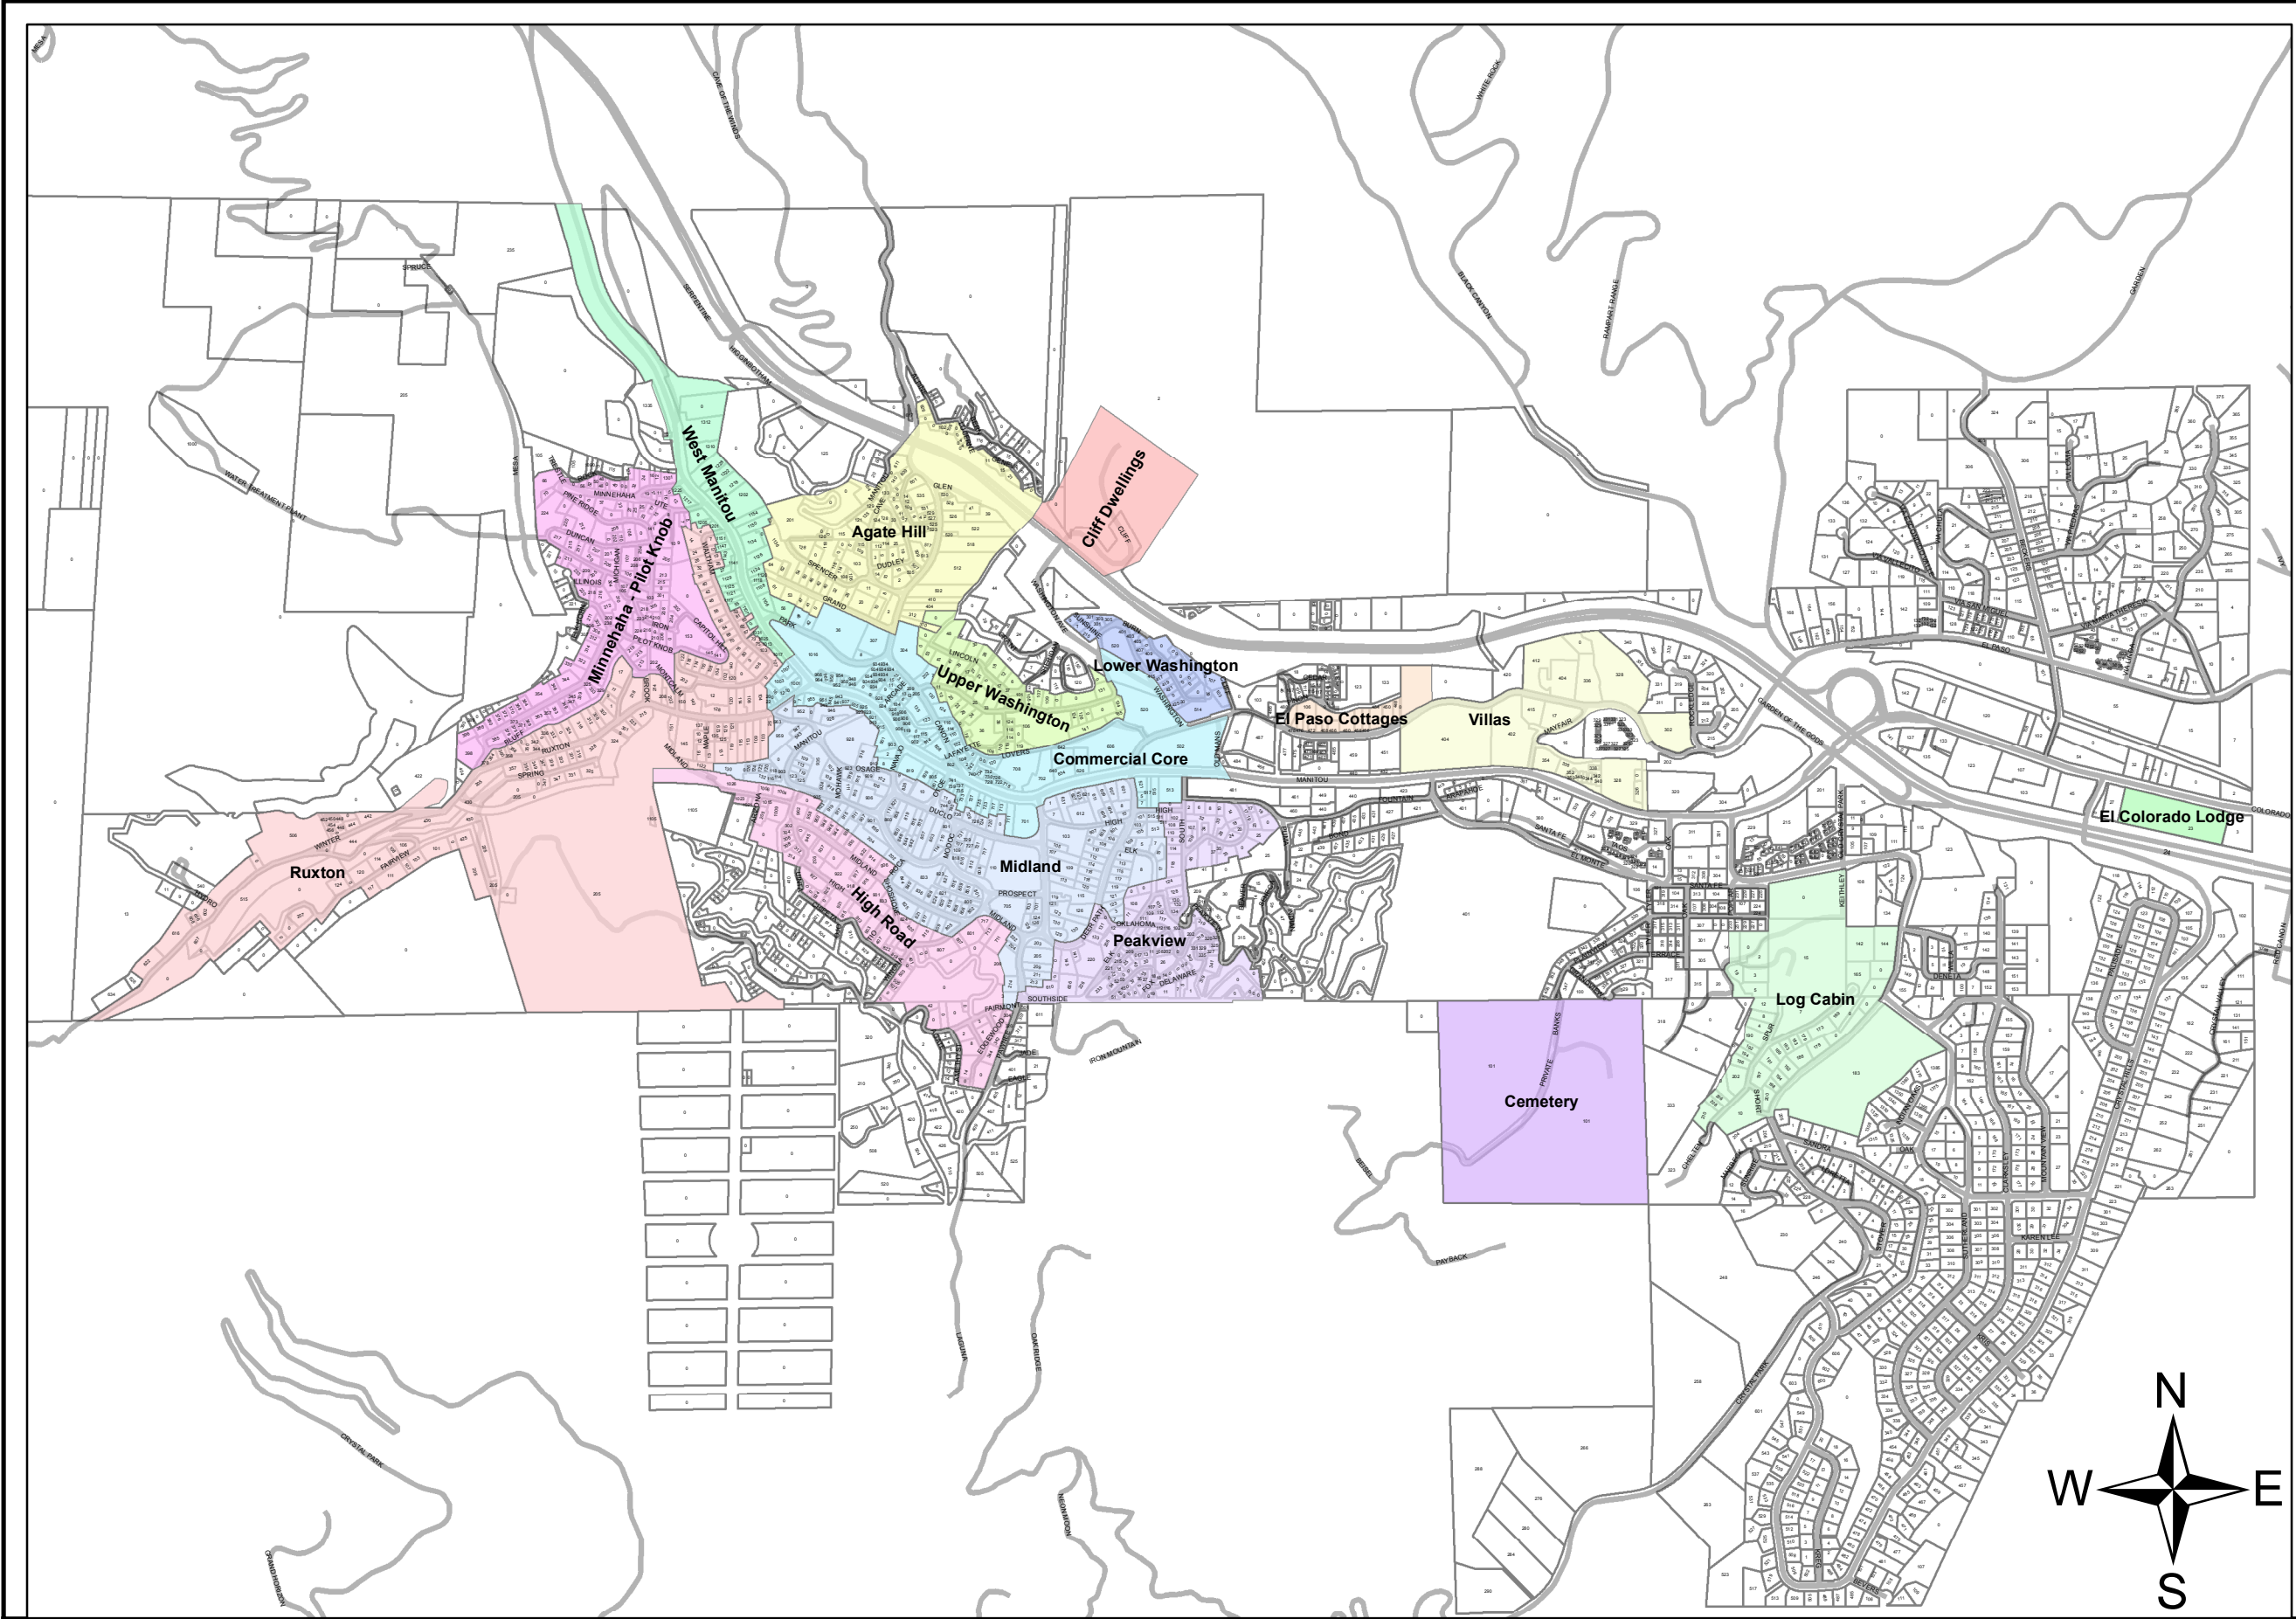

# City of Manitou Springs Historic Subdistricts

**Legend**

**Historic Subdistricts Name**

- Agate Hill
- Cemetery
- Cliff Dwellings
- Commercial Core
- El Colorado Lodge
- El Paso Cottages
- High Road
- Log Cabin
- Lower Washington
- Midland
- Minnehaha - Pilot Knob
- Peakview
- Ruxton
- Upper Washington
- Villas
- West Manitou

**CITY OF MANITOU SPRINGS**  
 Updated: June 21, 2017