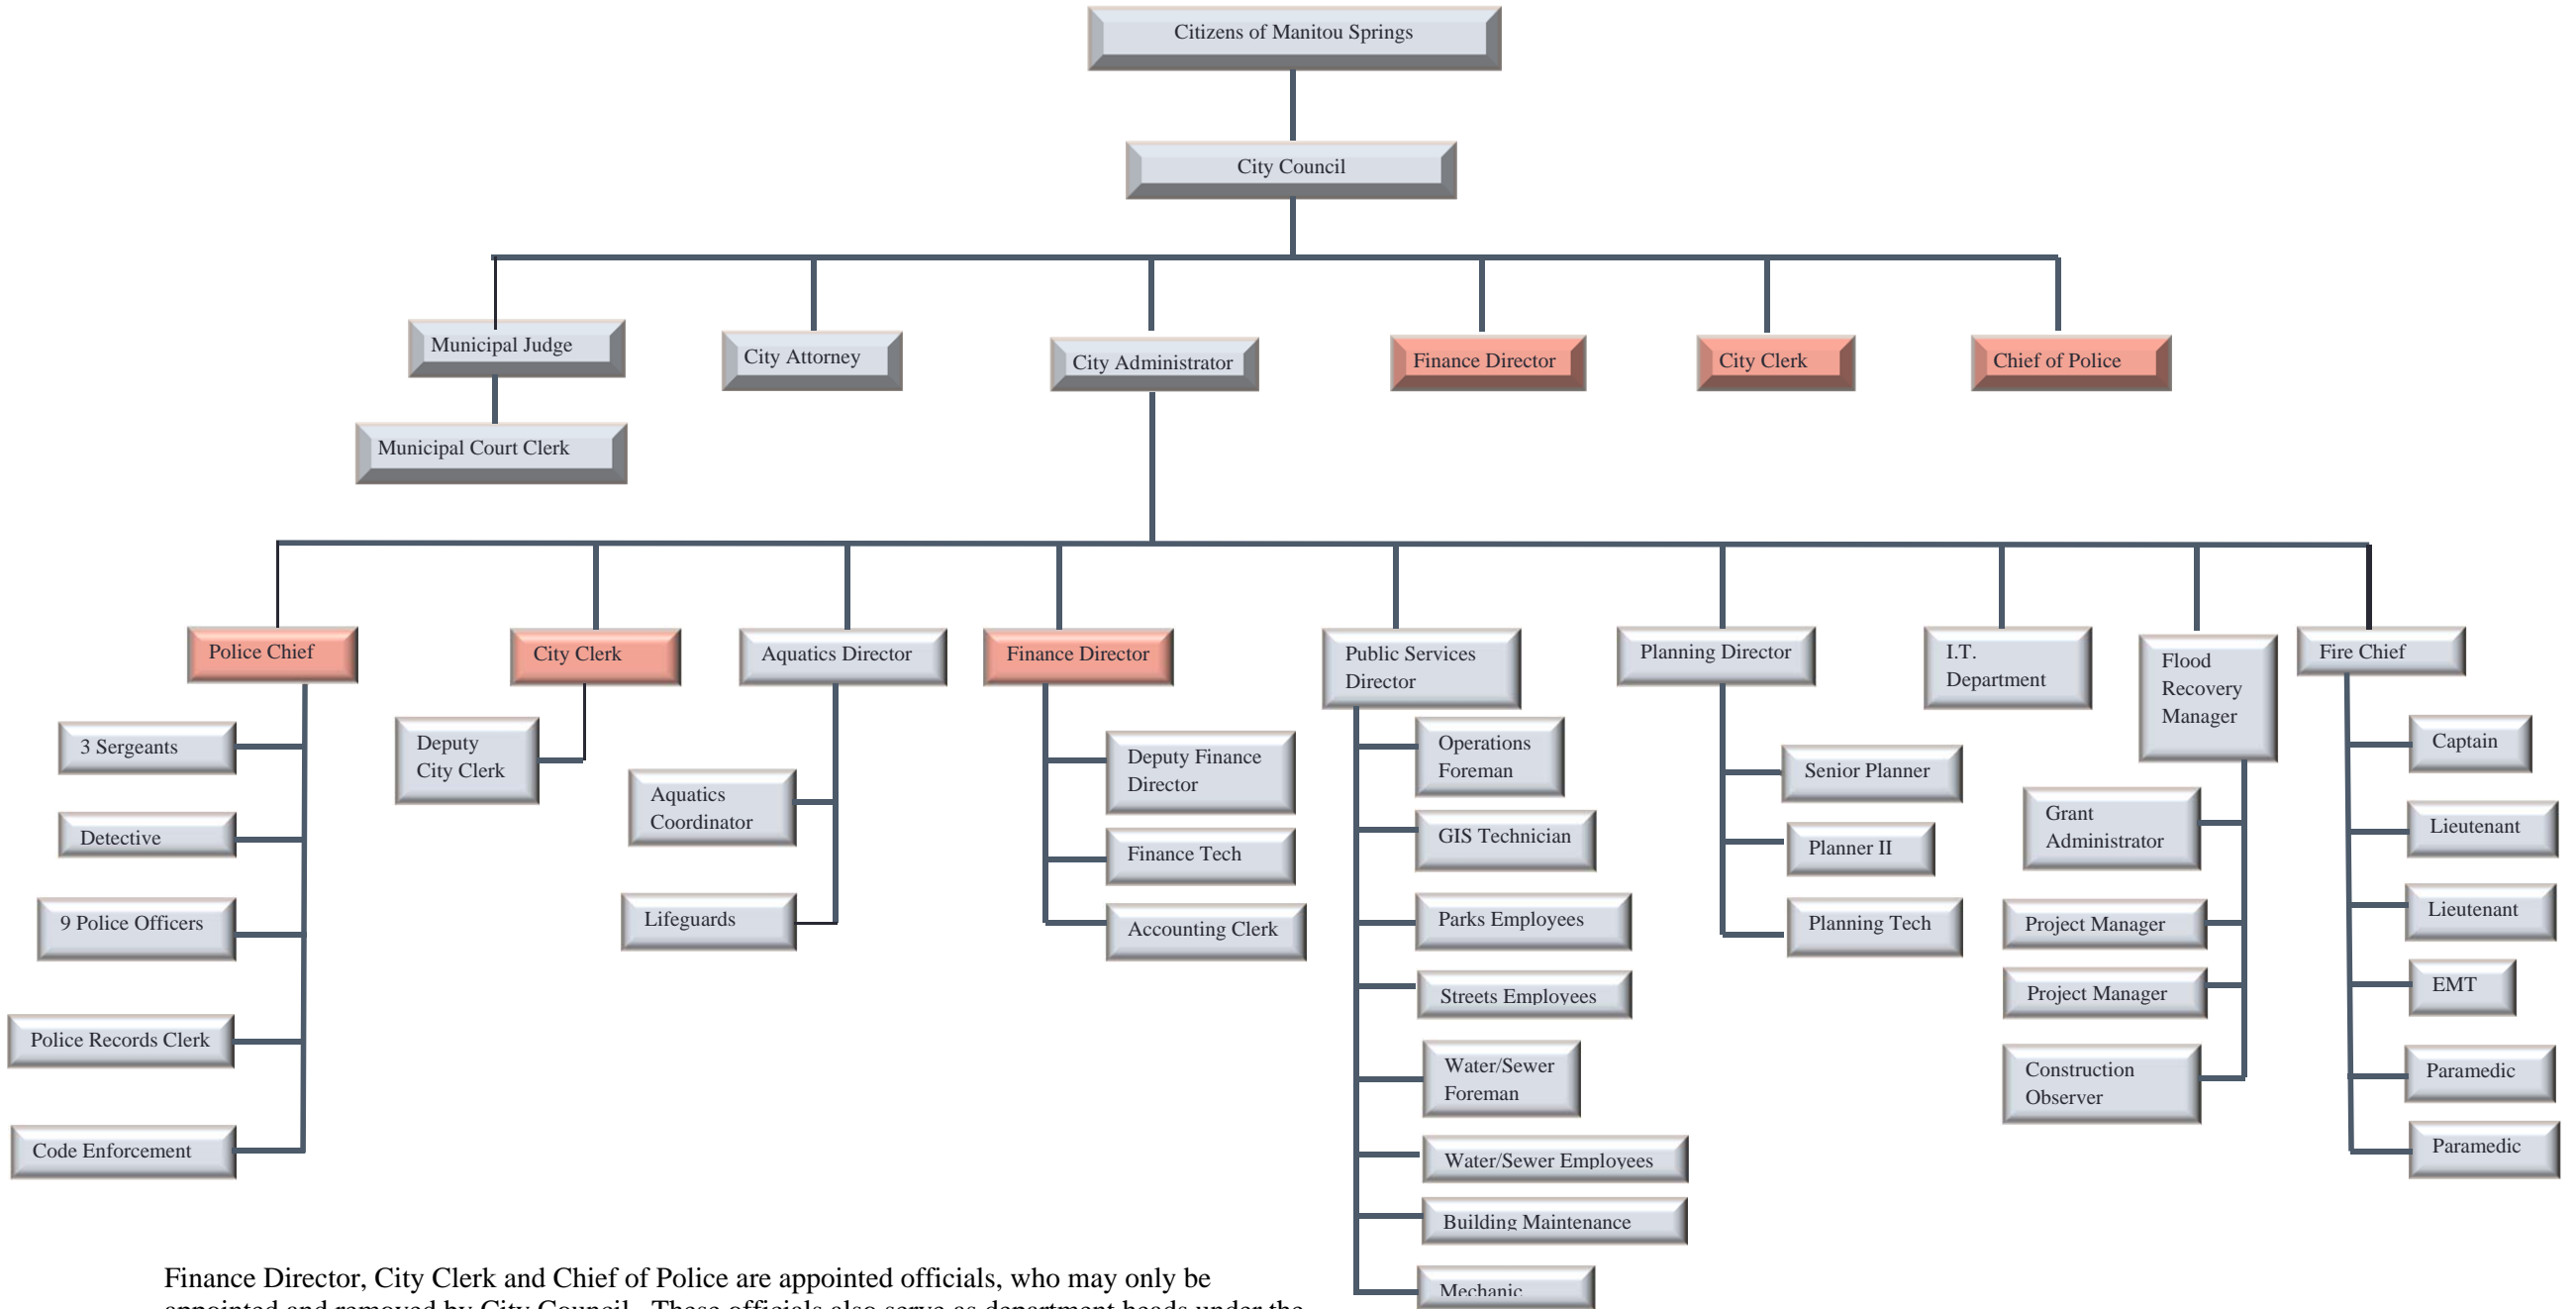

CITY OF MANITOU SPRINGS

ORGANIZATION CHART

Finance Director, City Clerk and Chief of Police are appointed officials, who may only be appointed and removed by City Council. These officials also serve as department heads under the daily supervision of the City Administrator.